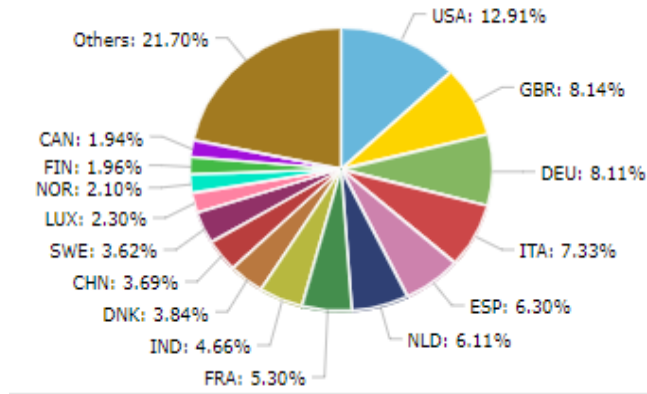

On monthly basis our data quality program identifies issues in incoming data feeds; the results of our assessment on LEI population as of October 2022, are as follows:

Total active and unique LEI in CDi database: 20,24,897

LEI distribution in top 15 countries

DQ Issues reported in last 6 months

Current month obsolete data by event type

Accuracy test has been performed on following fields

Legal Name (invalid, duplicate, obsolete)