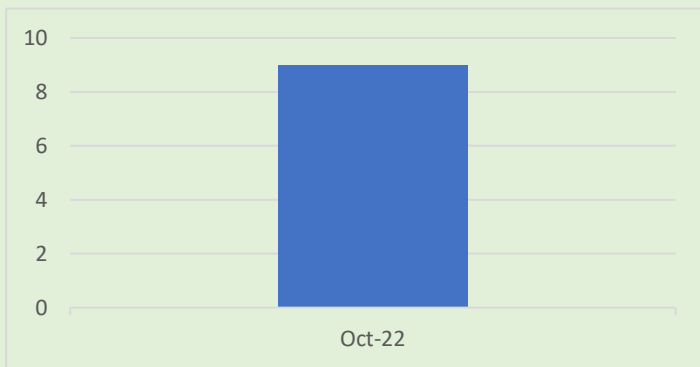

On monthly basis our data quality program identifies issues in incoming data feeds; the results of our assessment on LEI population as of October 2022, are as follows:

Total active and unique LEI in CDi database: 20,24,897

LEI distribution in top 15 countries

DQ Issues reported in last 6 months

Current month obsolete data by event type

Accuracy test has been performed on following fields

Legal Name (invalid, duplicate, obsolete)