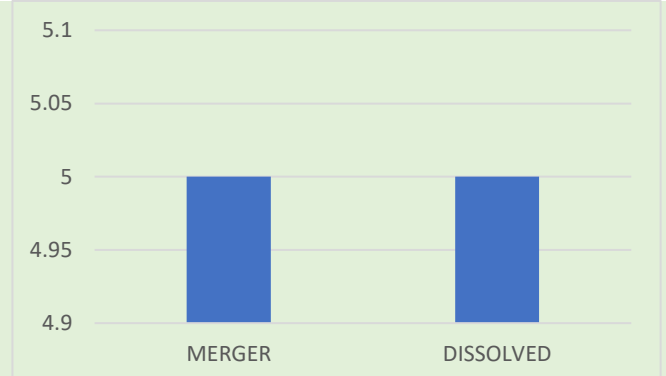

On monthly basis our data quality program identifies issues in incoming data feeds; the results of our assessment on LEI population as of July 2022, are as follows:

Total active and unique LEI in CDi database: 21,61,637

LEI distribution in top 15 countries

DQ Issues reported in last 6 months

Current month obsolete data by event type

Accuracy test has been performed on following fields

- Legal Name (invalid, duplicate, obsolete)
- Country (Incorrect legal country, Incorrect business country, Invalid Country)