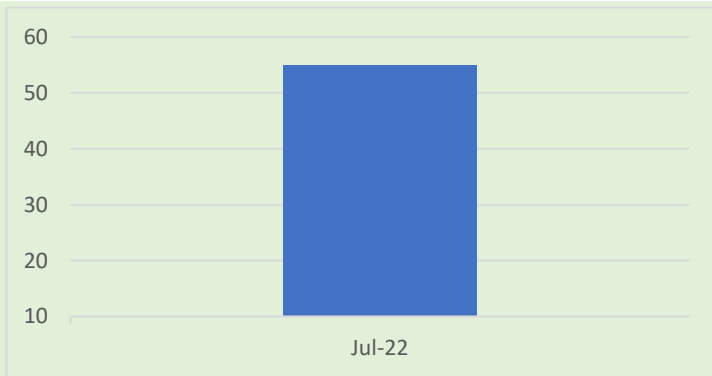

On monthly basis our data quality program identifies issues in incoming data feeds; the results of our assessment on LEI population as of July 2022, are as follows:

Total active and unique LEI in CDi database: 21,61,637

LEI distribution in top 15 countries

DQ Issues reported in last 6 months

Current month obsolete data by event type

Accuracy test has been performed on following fields

- Legal Name (invalid, duplicate, obsolete)
- Country (Incorrect legal country, Incorrect business country, Invalid Country)