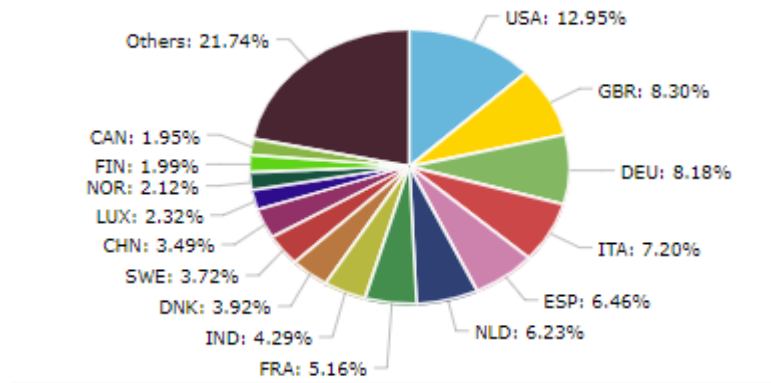

On monthly basis our data quality program identifies issues in incoming data feeds; the results of our assessment on LEI population as of July 2022, are as follows:

Total active and unique LEI in CDi database: 21,61,637

LEI distribution in top 15 countries

DQ Issues reported in last 6 months

Current month obsolete data by event type

Accuracy test has been performed on following fields

- Legal Name (invalid, duplicate, obsolete)
- Country (Incorrect legal country, Incorrect business country, Invalid Country)