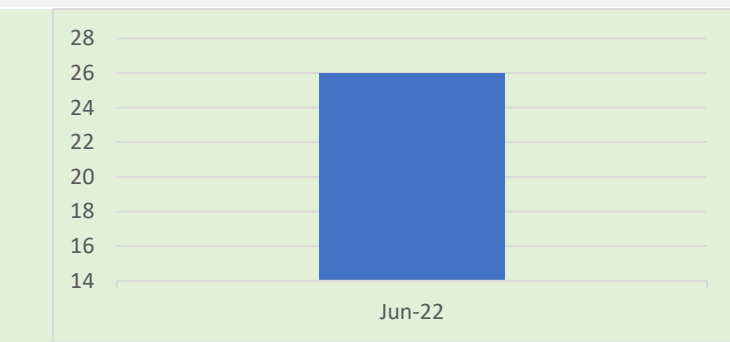

DQ Issues reported in last 6 months