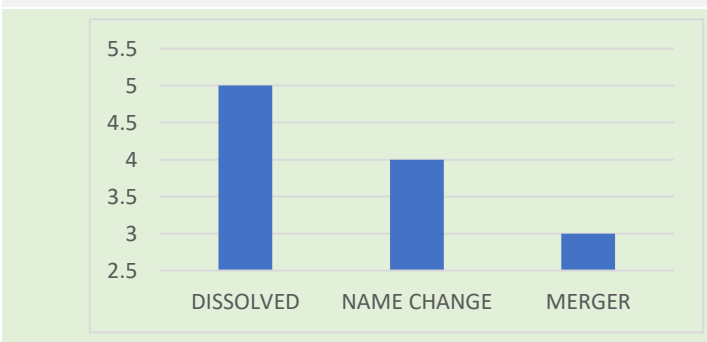

Current month obsolete data by event type

Accuracy test has been performed on following fields

Legal Name (invalid, duplicate, obsolete)

Country (Incorrect legal country, Incorrect business country, Invalid Country)

Corporate Action (CA) implemented in CDi database and not covered in LEI distribution. These are part of total reported DQ errors.