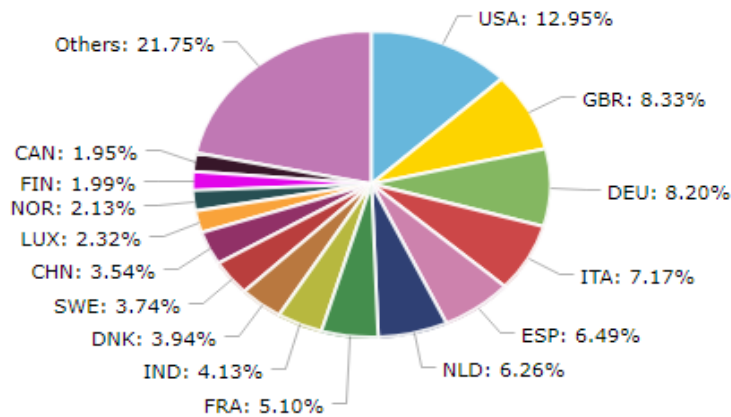

On monthly basis our data quality program identifies issues in incoming data feeds; the results of our assessment on LEI population as of June 2022, are as follows:

Total active and unique LEI in CDi database: 20,96,371

## LEI distribution in top 15 countries