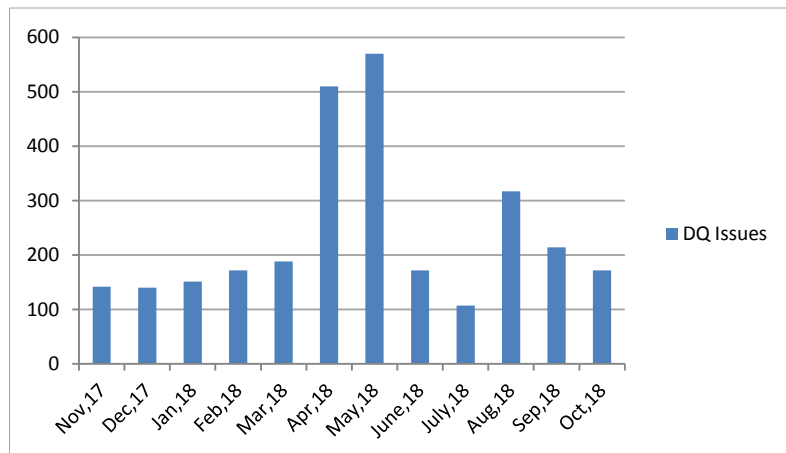

Monthly LEI Data Quality Report

Below are the results of our Data Quality assessment on LEI population as of 31st October 2018. **Total active and unique LEI in CDI database : 12,95,602**

DQ Issues Reported in Last 12 months