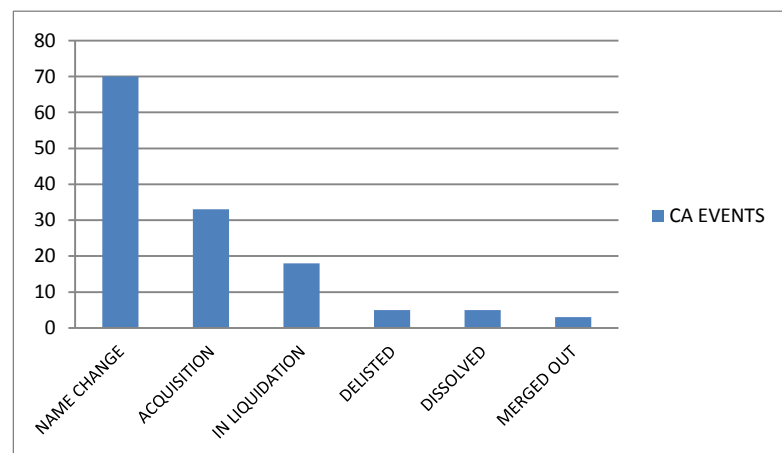

Monthly LEI Data Quality Report

Below are the results of our Data Quality assessment on LEI population as of 31st October 2018. **Total active and unique LEI in CDI database : 12,95,602**

DQ Issues Reported in Last 12 months

Accuracy test has been performed on following fields

- Legal Name (invalid, duplicate, obsolete)
- Country (Incorrect legal country, Incorrect business country, Invalid Country)

Current Month Obsolete Data by Event Type